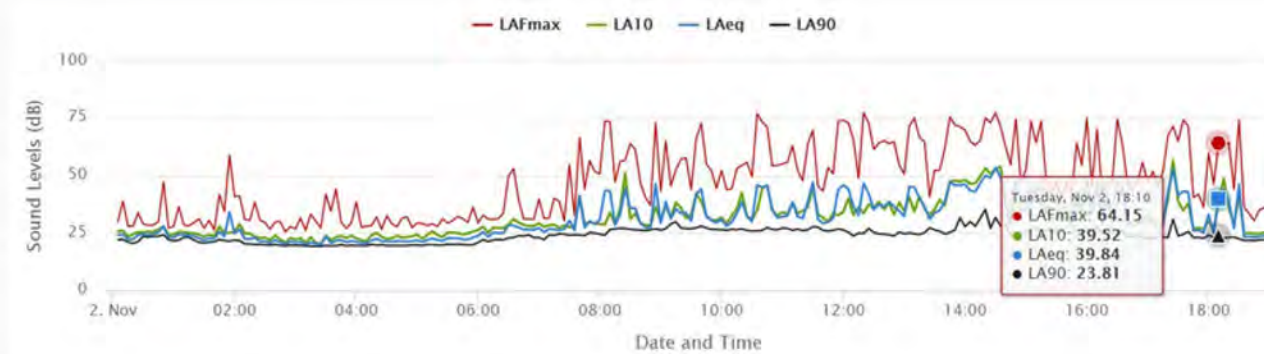

User permissions

Chart overview

SUN	MON	TUE	WED	THU	FRI	SAT
				1 38.6 dB(A)	2 45.1 dB(A)	3 25.4 dB(A)
4 26.8 dB(A)	5 39.5 dB(A)	6 40.2 dB(A)	7 39.1 dB(A)	8 37.5 dB(A)	9 56.3 dB(A)	10 25.3 dB(A)
11 28.0 dB(A)	12 42.9 dB(A)	13 44.4 dB(A)	14 39.9 dB(A)	15 43.2 dB(A)	16 52.5 dB(A)	17 23.3 dB(A)
18 23.8 dB(A)	19 45.3 dB(A)	20 45.8 dB(A)	21 44.0 dB(A)	22 43.1 dB(A)	23 38.9 dB(A)	24 26.2 dB(A)
25 25.8 dB(A)	26 48.4 dB(A)	27 37.5 dB(A)	28 37.9 dB(A)	29 48.1 dB(A)	30 38.6 dB(A)	31 28.5 dB(A)

Calendar view

Connection from any internet enabled device

Flexible user permissions. Share only what you choose

Safe and secure. All reported data will be securely stored on our servers in Ireland

SMS and e-mail alerts