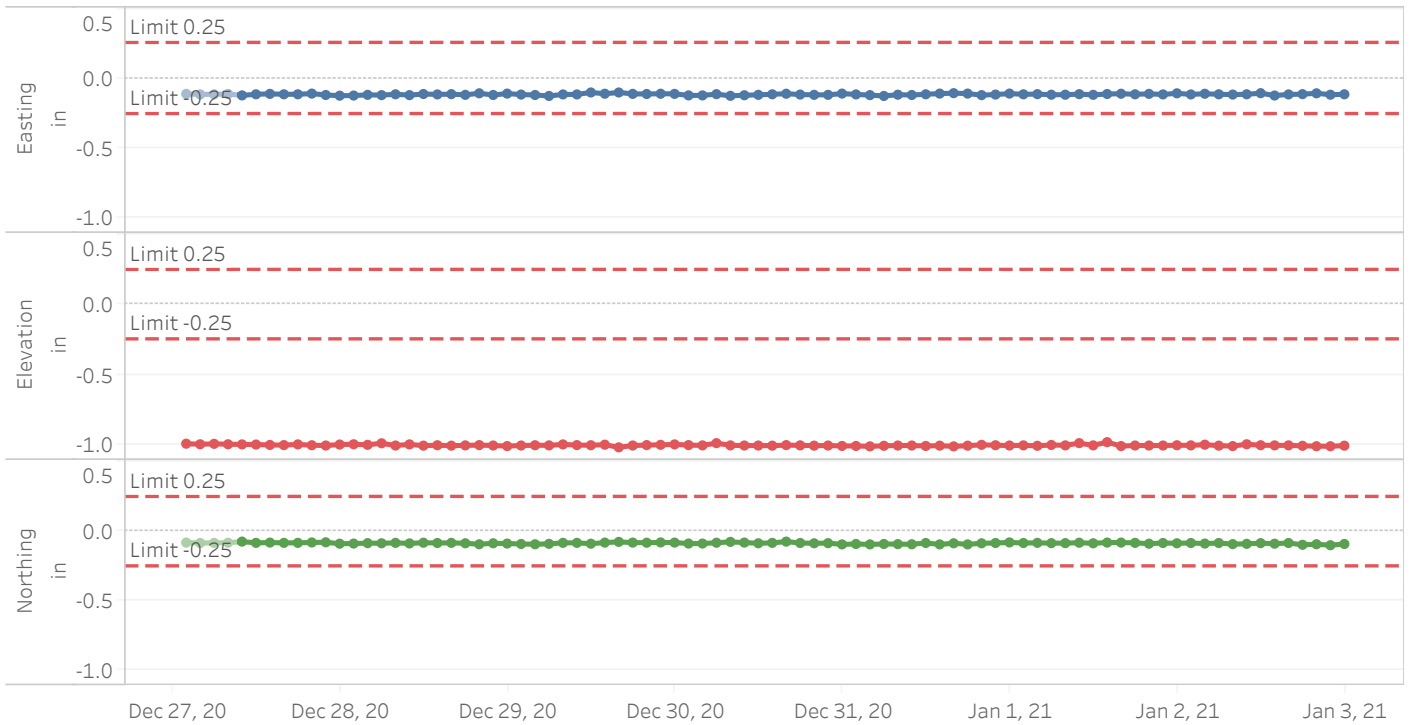

MP-9

MP-10

	MP-1			MP-2			MP-3		
	Easting in	Elevation in	Northing in	Easting in	Elevation in	Northing in	Easting in	Elevation in	Northing in
December 27, 2020 1 AM	0.0440	0.3830	-0.0580	-0.0010	-0.2130	-0.0850	-0.0840	-0.3010	-0.1000
December 27, 2020 3 AM	0.1340	0.2980	-0.0040	-0.0350	-0.2060	-0.0910	-0.0420	-0.2930	-0.0750
December 27, 2020 5 AM	-0.0370	0.4520	-0.1060	-0.0990	-0.2310	-0.1290	-0.1070	-0.2820	-0.1140
December 27, 2020 7 AM	0.0070	0.3150	-0.0650	-0.1280	-0.2060	-0.1320	-0.1060	-0.2900	-0.0920
December 27, 2020 9 AM	-0.0070	0.3350	-0.0880	-0.0210	-0.1390	-0.0830	-0.0980	-0.2820	-0.0950
December 27, 2020 11 AM	-0.0230	0.3180	-0.0830	-0.0720	-0.2000	-0.1130	-0.1380	-0.2980	-0.1250
December 27, 2020 1 PM	0.0120	0.2980	-0.0690	-0.0560	-0.1880	-0.1040	-0.0970	-0.2820	-0.0940
December 27, 2020 3 PM	0.0780	0.2740	-0.0370	-0.0240	-0.2130	-0.0850	-0.0820	-0.2900	-0.0850
December 27, 2020 5 PM	0.2260	0.1810	0.0440	0.0460	-0.2680	-0.0580	0.0340	-0.3390	-0.0380
December 27, 2020 7 PM	0.1220	0.2560	-0.0110	-0.0240	-0.2490	-0.0850	-0.0760	-0.2980	-0.1020
December 27, 2020 9 PM	0.0980	0.1910	-0.0240	-0.0180	-0.2560	-0.0950	-0.0720	-0.3390	-0.0860
December 27, 2020 11 PM	0.0630	0.2770	-0.0460	0.0300	-0.2430	-0.0670	-0.1170	-0.2790	-0.1120
December 28, 2020 1 AM	0.0840	0.4080	-0.0340	0.0030	-0.0590	-0.0820	-0.0760	-0.2300	-0.0950
December 28, 2020 3 AM	0.1260	0.1770	-0.0220	0.0220	-0.2190	-0.0710	-0.0330	-0.3200	-0.0770
December 28, 2020 5 AM	0.1410	0.2800	0.0000	-0.0100	-0.2060	-0.0770	-0.0760	-0.2980	-0.0950
December 28, 2020 7 AM	0.1860	0.3900	0.0120	0.0070	-0.2060	-0.0800	-0.0770	-0.3140	-0.0960
December 28, 2020 9 AM	0.1100	0.3970	-0.0330	-0.0040	-0.1630	-0.0860	-0.0670	-0.2490	-0.0970
December 28, 2020 11 AM	0.2080	0.2180	0.0270	0.0350	-0.2310	-0.0640	0.0060	-0.3090	-0.0680
December 28, 2020 1 PM	0.3210	0.1360	0.0800	-0.0170	-0.2990	-0.1080	-0.0180	-0.3220	-0.0820
December 28, 2020 3 PM	0.2410	0.2490	0.0320	0.0910	-0.2800	-0.0450	-0.0180	-0.3300	-0.0820
December 28, 2020 5 PM	0.2230	0.2320	0.0210	0.0590	-0.2620	-0.0630	-0.0160	-0.3200	-0.0810
December 28, 2020 7 PM	0.2170	0.1940	0.0180	0.0530	-0.2560	-0.0810	-0.0060	-0.3440	-0.0750
December 28, 2020 9 PM	0.3800	0.1260	0.1150	0.0680	-0.2310	-0.0580	-0.0180	-0.3300	-0.0820
December 28, 2020 11 PM	0.2730	0.2350	0.0510	0.0190	-0.2430	-0.0870	-0.0150	-0.3360	-0.0730
December 29, 2020 1 AM	0.1840	0.1840	0.0060	0.0510	-0.2490	-0.0680	-0.0230	-0.3470	-0.0850
December 29, 2020 3 AM	0.0830	0.2670	-0.0480	-0.0370	-0.2310	-0.1200	-0.0970	-0.3030	-0.1150
December 29, 2020 5 AM	0.1090	0.2050	-0.0320	-0.0380	-0.2370	-0.1070	-0.0650	-0.3280	-0.0960
December 29, 2020 7 AM	0.0600	0.3320	-0.0550	-0.0240	-0.1940	-0.0980	-0.0760	-0.2900	-0.1020
December 29, 2020 9 AM	0.2490	0.2800	0.0500	-0.0130	-0.2490	-0.0920	-0.0390	-0.3360	-0.0810
December 29, 2020 11 AM	0.1910	0.2120	0.0170	0.0550	-0.2060	-0.0660	-0.0300	-0.3280	-0.0760
December 29, 2020 1 PM	0.2540	0.2290	0.0530	0.0550	-0.2560	-0.0520	-0.0090	-0.2710	-0.0630
December 29, 2020 3 PM	0.1470	0.1120	-0.0010	0.0640	-0.2310	-0.0610	-0.0460	-0.2980	-0.0850
December 29, 2020 5 PM	0.1190	0.2670	-0.0200	0.0040	-0.0960	-0.0680	-0.0500	-0.3010	-0.0870
December 29, 2020 7 PM	0.1920	0.2840	0.0230	-0.0410	-0.1630	-0.1080	-0.0100	-0.3470	-0.0570
December 29, 2020 9 PM	0.2950	0.1120	0.0720	0.1190	-0.2490	-0.0280	0.0270	-0.3060	-0.0490
December 29, 2020 11 PM	0.2800	0.2700	0.0690	0.0570	-0.2250	-0.0510	-0.0330	-0.3770	-0.0770
December 30, 2020 1 AM	0.1810	0.0260	0.0130	0.0840	-0.2310	-0.0490	-0.0760	-0.2820	-0.0890
December 30, 2020 3 AM	0.1420	0.4420	-0.0010	-0.0650	-0.1390	-0.1090	-0.0460	-0.3060	-0.0850
December 30, 2020 5 AM	0.2360	0.2390	0.0570	0.0410	-0.1760	-0.0460	0.0300	-0.3090	-0.0330
December 30, 2020 7 AM	0.0620	0.1940	-0.0450	0.3660	-0.4460	0.1170	-0.0920	-0.2930	-0.0910
December 30, 2020 9 AM	0.1920	0.1050	0.0250	-0.0580	-0.2190	-0.1190	-0.0630	-0.2790	-0.0810
December 30, 2020 11 AM	0.1660	0.1840	0.0160	0.1700	-0.2250	0.0160	-0.0600	-0.3010	-0.0860
December 30, 2020 1 PM	0.2140	0.2800	0.0290	0.0420	-0.2250	-0.0460	-0.0080	-0.3630	-0.0630
December 30, 2020 3 PM	0.0790	0.3080	-0.0370	-0.0200	-0.1700	-0.0960	-0.1010	-0.3120	-0.1100