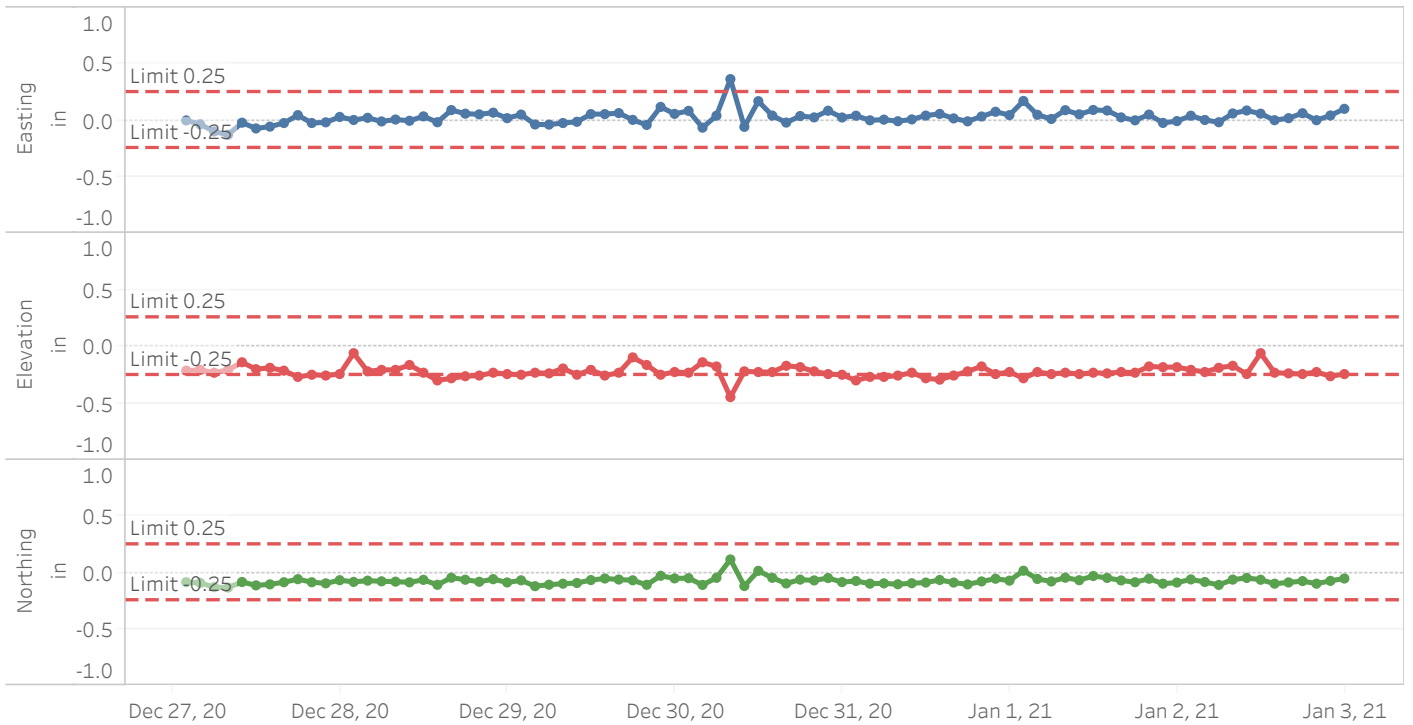

MP-2

■ Easting ■ Elevation ■ Northing