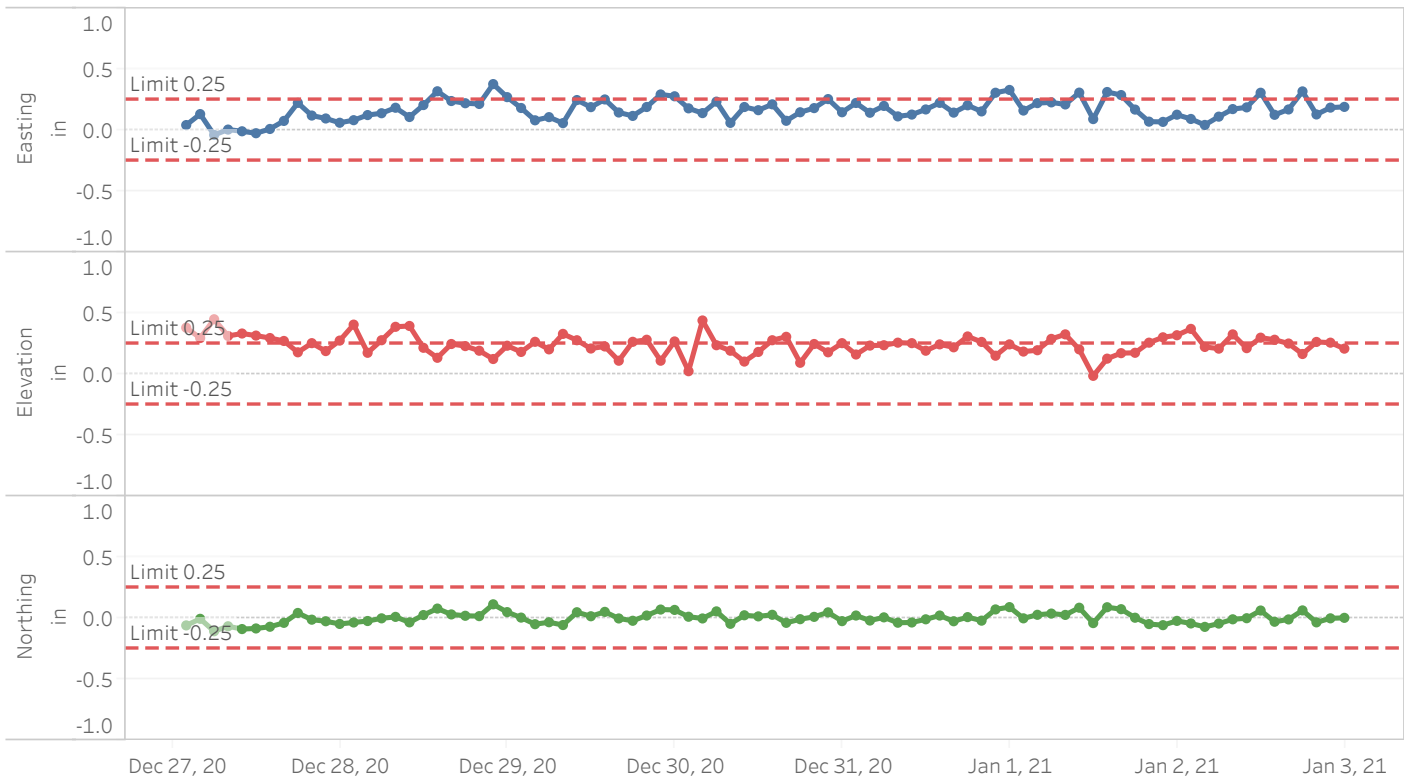

MP-1

MP-2

■ Easting ■ Elevation ■ Northing