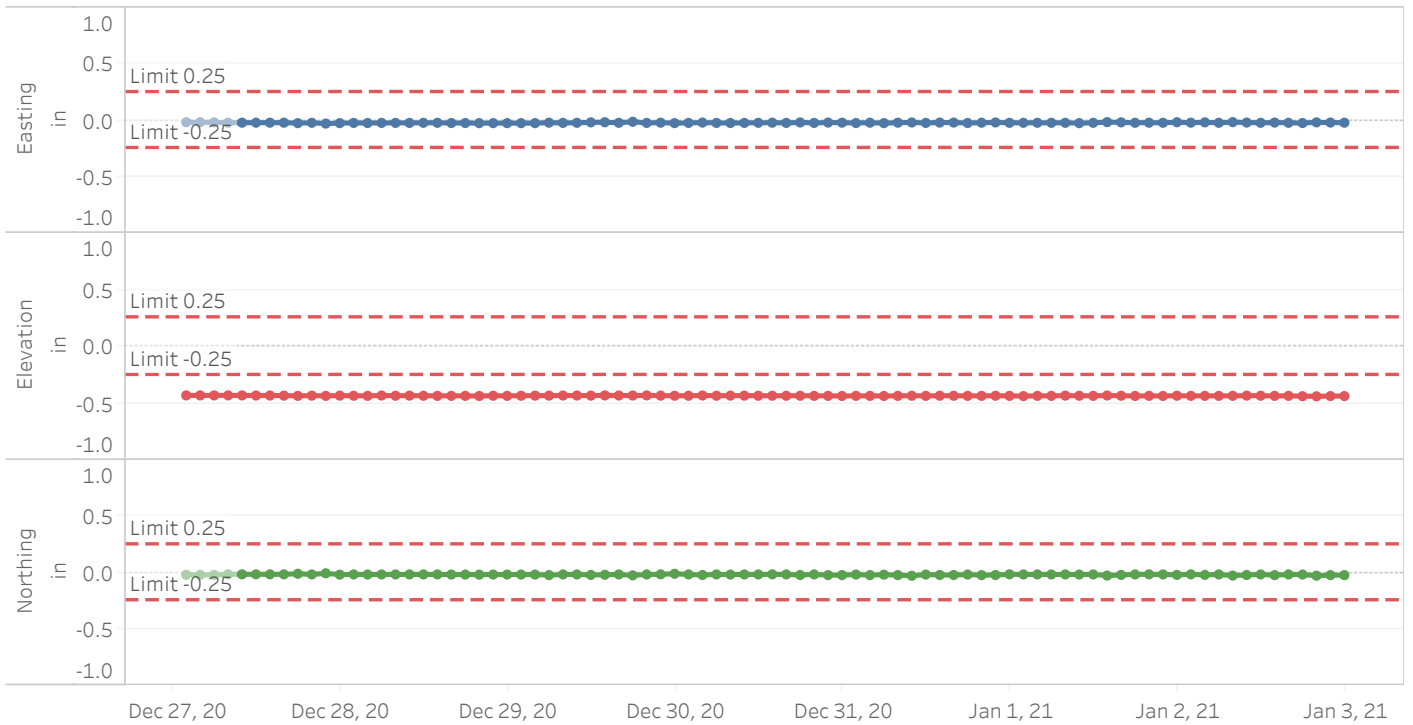

MP-9

MP-10

	MP-1			MP-2			MP-3		
	Easting in	Elevation in	Northing in	Easting in	Elevation in	Northing in	Easting in	Elevation in	Northing in
December 27, 2020 1 AM	0.0440	0.3830	-0.0580	-0.0010	-0.2130	-0.0850	-0.0840	-0.3010	-0.1000
December 27, 2020 3 AM	0.1340	0.2980	-0.0040	-0.0350	-0.2060	-0.0910	-0.0420	-0.2930	-0.0750
December 27, 2020 5 AM	-0.0370	0.4520	-0.1060	-0.0990	-0.2310	-0.1290	-0.1070	-0.2820	-0.1140
December 27, 2020 7 AM	0.0070	0.3150	-0.0650	-0.1280	-0.2060	-0.1320	-0.1060	-0.2900	-0.0920
December 27, 2020 9 AM	-0.0070	0.3350	-0.0880	-0.0210	-0.1390	-0.0830	-0.0980	-0.2820	-0.0950
December 27, 2020 11 AM	-0.0230	0.3180	-0.0830	-0.0720	-0.2000	-0.1130	-0.1380	-0.2980	-0.1250
December 27, 2020 1 PM	0.0120	0.2980	-0.0690	-0.0560	-0.1880	-0.1040	-0.0970	-0.2820	-0.0940
December 27, 2020 3 PM	0.0780	0.2740	-0.0370	-0.0240	-0.2130	-0.0850	-0.0820	-0.2900	-0.0850
December 27, 2020 5 PM	0.2260	0.1810	0.0440	0.0460	-0.2680	-0.0580	0.0340	-0.3390	-0.0380
December 27, 2020 7 PM	0.1220	0.2560	-0.0110	-0.0240	-0.2490	-0.0850	-0.0760	-0.2980	-0.1020
December 27, 2020 9 PM	0.0980	0.1910	-0.0240	-0.0180	-0.2560	-0.0950	-0.0720	-0.3390	-0.0860
December 27, 2020 11 PM	0.0630	0.2770	-0.0460	0.0300	-0.2430	-0.0670	-0.1170	-0.2790	-0.1120
December 28, 2020 1 AM	0.0840	0.4080	-0.0340	0.0030	-0.0590	-0.0820	-0.0760	-0.2300	-0.0950
December 28, 2020 3 AM	0.1260	0.1770	-0.0220	0.0220	-0.2190	-0.0710	-0.0330	-0.3200	-0.0770
December 28, 2020 5 AM	0.1410	0.2800	0.0000	-0.0100	-0.2060	-0.0770	-0.0760	-0.2980	-0.0950
December 28, 2020 7 AM	0.1860	0.3900	0.0120	0.0070	-0.2060	-0.0800	-0.0770	-0.3140	-0.0960
December 28, 2020 9 AM	0.1100	0.3970	-0.0330	-0.0040	-0.1630	-0.0860	-0.0670	-0.2490	-0.0970
December 28, 2020 11 AM	0.2080	0.2180	0.0270	0.0350	-0.2310	-0.0640	0.0060	-0.3090	-0.0680
December 28, 2020 1 PM	0.3210	0.1360	0.0800	-0.0170	-0.2990	-0.1080	-0.0180	-0.3220	-0.0820
December 28, 2020 3 PM	0.2410	0.2490	0.0320	0.0910	-0.2800	-0.0450	-0.0180	-0.3300	-0.0820
December 28, 2020 5 PM	0.2230	0.2320	0.0210	0.0590	-0.2620	-0.0630	-0.0160	-0.3200	-0.0810
December 28, 2020 7 PM	0.2170	0.1940	0.0180	0.0530	-0.2560	-0.0810	-0.0060	-0.3440	-0.0750
December 28, 2020 9 PM	0.3800	0.1260	0.1150	0.0680	-0.2310	-0.0580	-0.0180	-0.3300	-0.0820
December 28, 2020 11 PM	0.2730	0.2350	0.0510	0.0190	-0.2430	-0.0870	-0.0150	-0.3360	-0.0730
December 29, 2020 1 AM	0.1840	0.1840	0.0060	0.0510	-0.2490	-0.0680	-0.0230	-0.3470	-0.0850
December 29, 2020 3 AM	0.0830	0.2670	-0.0480	-0.0370	-0.2310	-0.1200	-0.0970	-0.3030	-0.1150
December 29, 2020 5 AM	0.1090	0.2050	-0.0320	-0.0380	-0.2370	-0.1070	-0.0650	-0.3280	-0.0960
December 29, 2020 7 AM	0.0600	0.3320	-0.0550	-0.0240	-0.1940	-0.0980	-0.0760	-0.2900	-0.1020
December 29, 2020 9 AM	0.2490	0.2800	0.0500	-0.0130	-0.2490	-0.0920	-0.0390	-0.3360	-0.0810
December 29, 2020 11 AM	0.1910	0.2120	0.0170	0.0550	-0.2060	-0.0660	-0.0300	-0.3280	-0.0760
December 29, 2020 1 PM	0.2540	0.2290	0.0530	0.0550	-0.2560	-0.0520	-0.0090	-0.2710	-0.0630
December 29, 2020 3 PM	0.1470	0.1120	-0.0010	0.0640	-0.2310	-0.0610	-0.0460	-0.2980	-0.0850
December 29, 2020 5 PM	0.1190	0.2670	-0.0200	0.0040	-0.0960	-0.0680	-0.0500	-0.3010	-0.0870
December 29, 2020 7 PM	0.1920	0.2840	0.0230	-0.0410	-0.1630	-0.1080	-0.0100	-0.3470	-0.0570
December 29, 2020 9 PM	0.2950	0.1120	0.0720	0.1190	-0.2490	-0.0280	0.0270	-0.3060	-0.0490
December 29, 2020 11 PM	0.2800	0.2700	0.0690	0.0570	-0.2250	-0.0510	-0.0330	-0.3770	-0.0770
December 30, 2020 1 AM	0.1810	0.0260	0.0130	0.0840	-0.2310	-0.0490	-0.0760	-0.2820	-0.0890
December 30, 2020 3 AM	0.1420	0.4420	-0.0010	-0.0650	-0.1390	-0.1090	-0.0460	-0.3060	-0.0850
December 30, 2020 5 AM	0.2360	0.2390	0.0570	0.0410	-0.1760	-0.0460	0.0300	-0.3090	-0.0330
December 30, 2020 7 AM	0.0620	0.1940	-0.0450	0.3660	-0.4460	0.1170	-0.0920	-0.2930	-0.0910
December 30, 2020 9 AM	0.1920	0.1050	0.0250	-0.0580	-0.2190	-0.1190	-0.0630	-0.2790	-0.0810
December 30, 2020 11 AM	0.1660	0.1840	0.0160	0.1700	-0.2250	0.0160	-0.0600	-0.3010	-0.0860
December 30, 2020 1 PM	0.2140	0.2800	0.0290	0.0420	-0.2250	-0.0460	-0.0080	-0.3630	-0.0630
December 30, 2020 3 PM	0.0790	0.3080	-0.0370	-0.0200	-0.1700	-0.0960	-0.1010	-0.3120	-0.1100